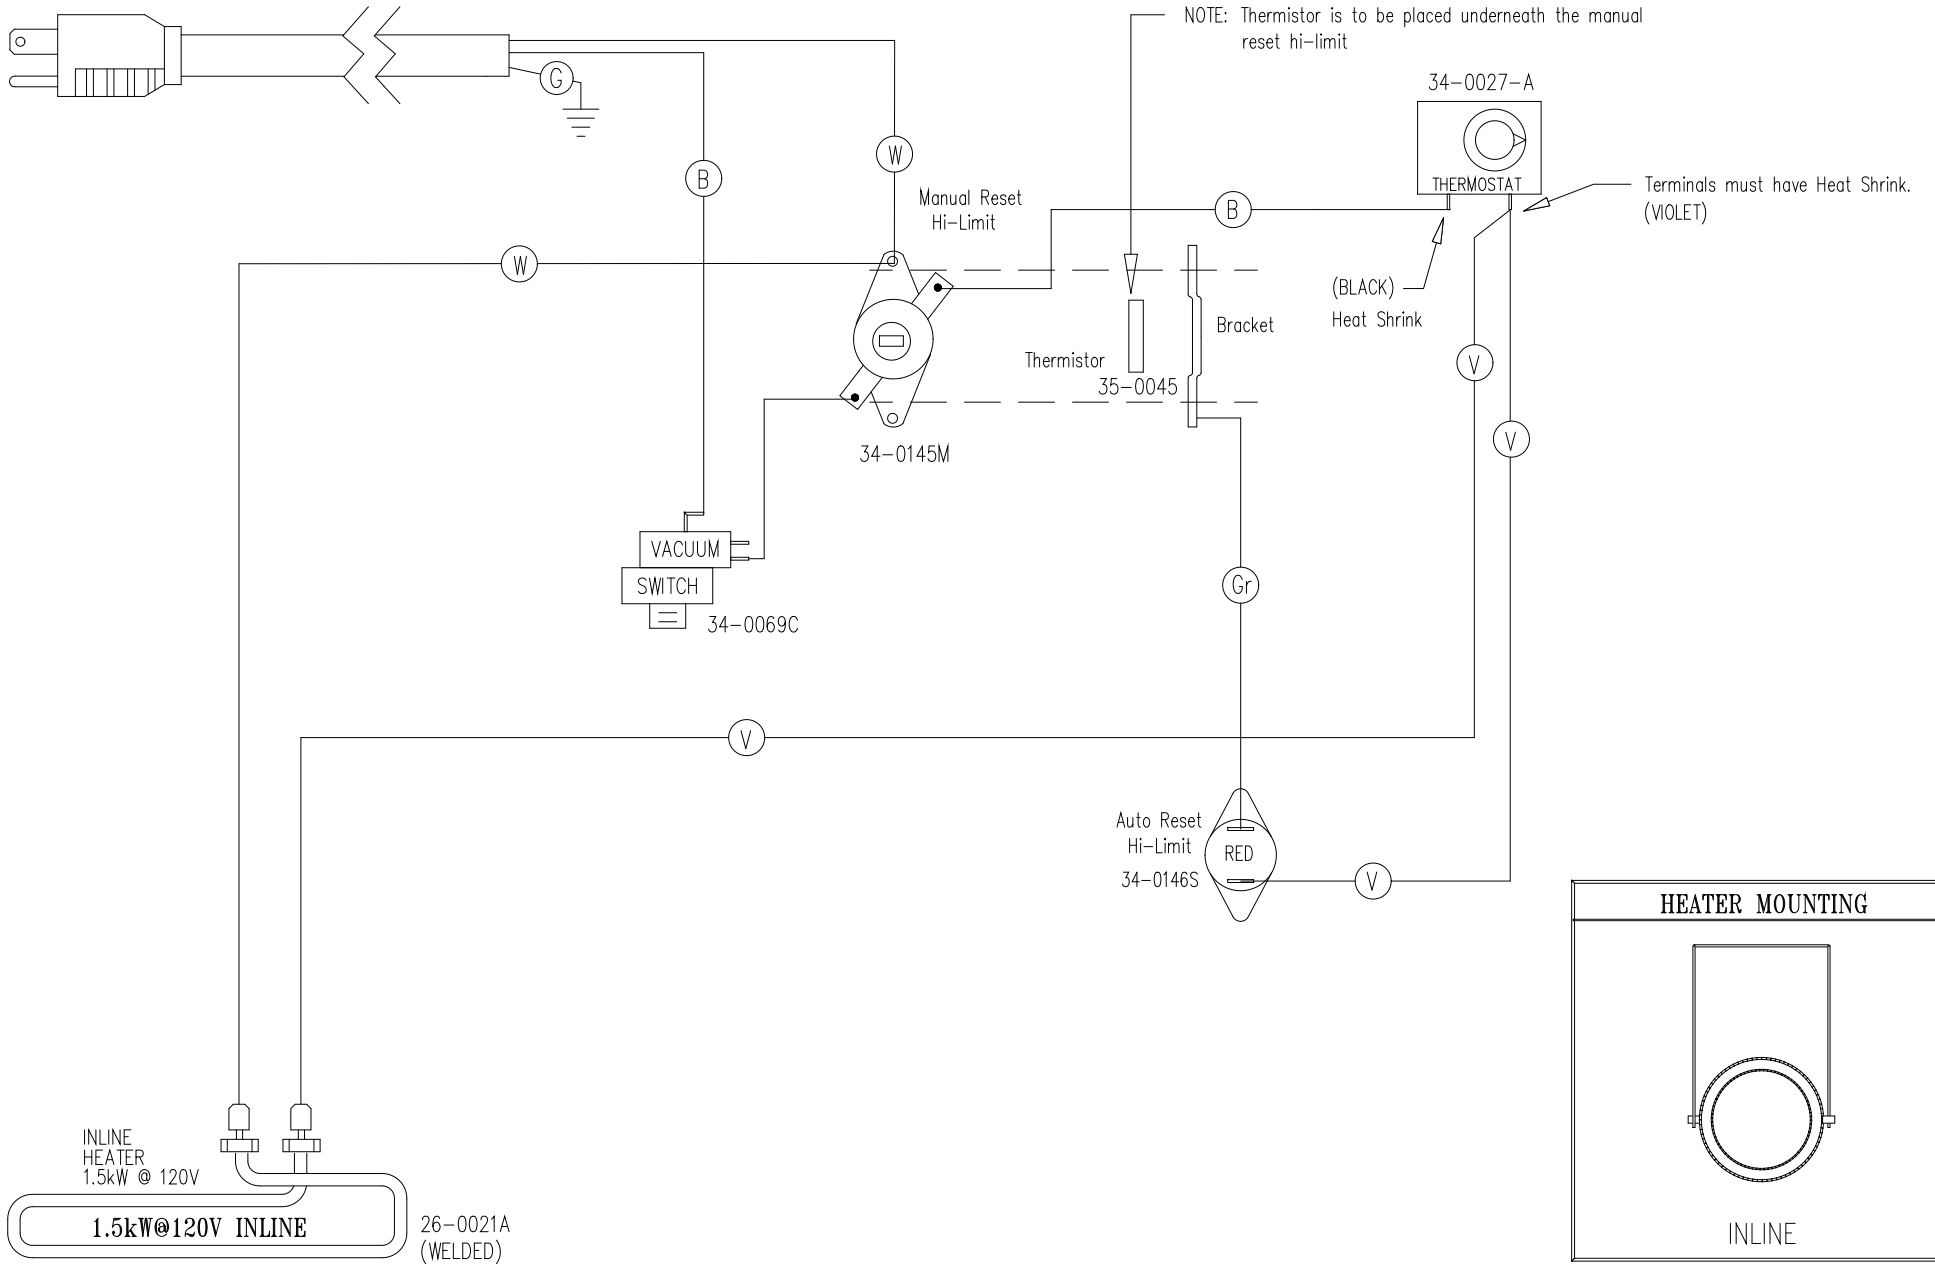

6 FOOT 15 AMP POWER CORD

HYDRO-QUIP
CORONA, CA (909) 273-7575

Manufacture Notes: HEATER TO BE MOUNTED ON SUCTION SIDE OF PUMP.

Dwg. No.
BF-14AC-CD

Drawn
BH

Rev
3

Wire Color Code

Reviewed By:

Date
2.26.01

B - Black
Br - Brown
R - Red
O - Orange
Y - Yellow

G - Green
Bl - Blue
V - Violet
W - White
Gr - Gray

Diagram No.
1271-3